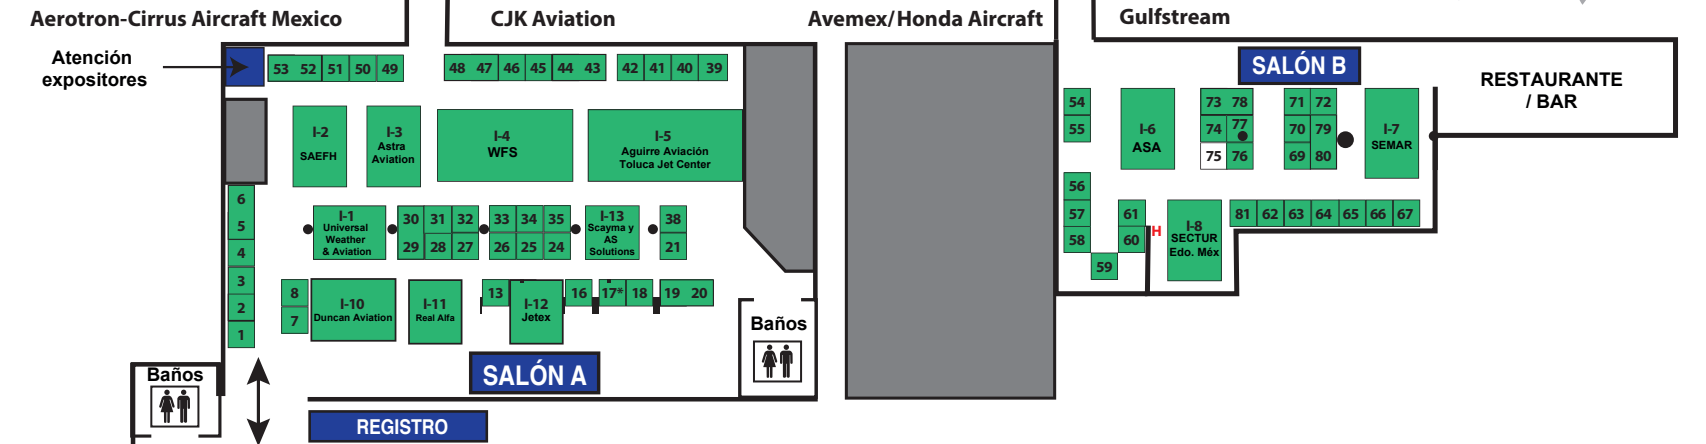

Mapa / Floor plan

V-34 6-02-2025

ACCESO / SALIDA AERO EXPO
INAUGURACIÓN

REGISTRO

Entrada Puerta 6

EXPOSITOR / EXHIBITOR

AEG Fuels	50
Aeroméxico Formación	54
Aero Model Club	65
Aerotron-Cirrus Aircraft Mexico	P-1
Aguirre Aviación	I-5
AIFA FBO	61
Airbus Helicopters	P-6
Aircraft Parts Distribution	35
Aircraft Spruce & Specialty	38
Airforce Turbine Service (ATS)	27
Airparts Company Inc.	74
Aeropuertos y Servicios Auxiliares (ASA)	I-6
Astra Aviation	I-3
Avemex	P-10
Aviation Parts Executive	45
CAE	47-48
CJK Aviation	P12
Colegio de Pilotos	62
COMENE	76
Concorde Battery	46
Crest	41
Drivania	17